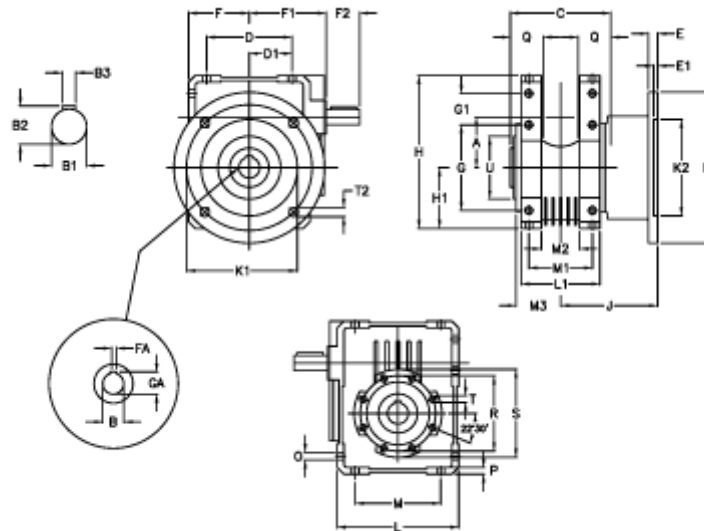

Article number: 3922110023400

Description: Worm gear with solid input shaft
W 110UF1-23-HS unassembled

Measures

A = 110.10	Description = W110UF-xx-P80 B5	G1 = 58.0	L = 250	Q = 45
B = 42	E = 20	GA = 45.3	L1 = 143	R = 165
B1 = 25	E1 = 12	H = 308.0	M = 184	S = 200
B2 = 28.0	F = 125.0	H1 = 125.0	M1 = 115	T = M12x19
B3 = 8	F1 = 157.0	J = 179.5	M2 = 69	T2 = 13.0
C = 155	F2 = 60	K = 280	M3 = 73.0	U = 130
D = 174.0	FA = 12	K1 = 230	O = 14.0	
D1 = 82.0	G = 184	K2 = 170	P = 14	